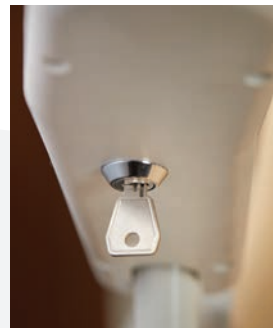

Locking Keys

Two keys are included for locking the stair lift in an off position for added safety, preventing unwanted operation.